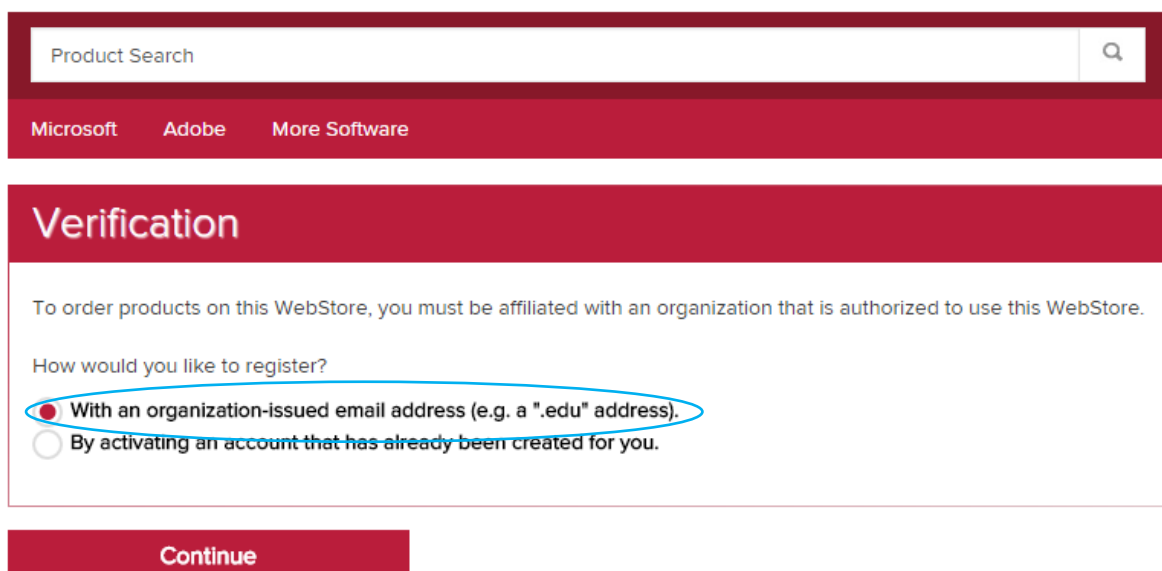

1. Open an internet browser and go to <http://bit.ly/byodsoftware>. This will take you to the NSW Students On The Hub Website.
2. Click on “Sign In” at the top right of the page.

3. Click on Register.

4. Ensure the option “with an organization-issued email address” is ticked and then click Continue