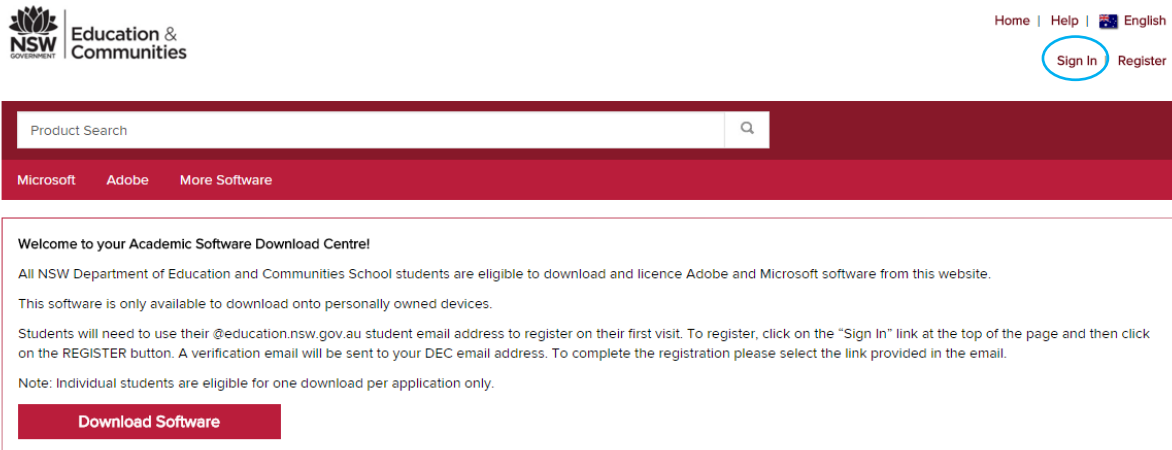

1. Open an internet browser and go to <http://bit.ly/byodsoftware>. This will take you to the NSW Students On The Hub Website.
2. Click on “Sign In” at the top right of the page.

3. Click on Register.

4. Ensure the option “with an organization-issued email address” is ticked and then click Continue