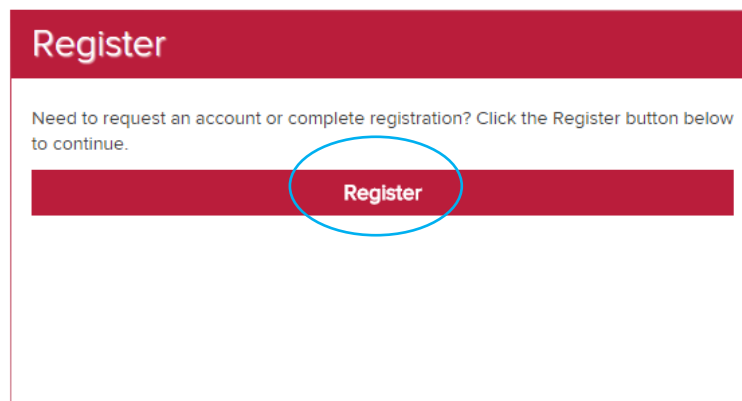

1. Open an internet browser and go to <http://bit.ly/byodsoftware>. This will take you to the NSW Students On The Hub Website.
2. Click on “Sign In” at the top right of the page.

3. Click on Register.

4. Ensure the option “with an organization-issued email address” is ticked and then click Continue